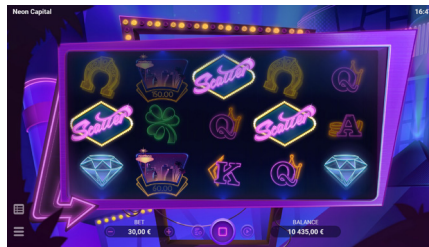

## NEON CAPITAL

---

Take a virtual trip to the Neon Capital of the World, Las Vegas. The rush of adrenaline from watching the reels spin, the anticipation of seeing the symbols line up just right, and the sheer joy of hitting a scoop - it's an experience unlike any other!

Follow the neon signs as they guide you through the dazzling streets to a place where even your wildest dreams come true. You will see the slot with glowing symbols, complementing the atmosphere of vibrant Vegas nightlife. The air is thick with anticipation as the Skyline symbol promises multipliers, and the progress bar fills up with Wild symbols. The opportunity to win up to 10000x bet during the Free Spins game electrifies the gameplay.

### SCATTER SYMBOL

In the main game, 3 or more Scatter symbols trigger Free Spins. The number of Free Spins depends on the number of Scatters on the reels:

- 3 Scatters – 10 Free Spins;
- 4 Scatters – 15 Free Spins;
- 5 Scatters – 20 Free Spins.

### COLLECTOR FEATURE

During the Free Spins, each Skyline symbol has a random value of 2x, 5x, 10x, 15x, 20x, 25x, 50x, 2000x bet. When one or more Skyline symbols and at least one Wild symbol land on the reels in the same round – each Wild collects all values from the Skyline symbols.