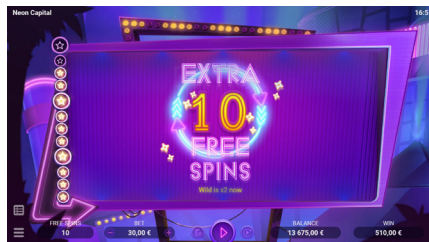

NEON CAPITAL

Game Features

SCATTER SYMBOL

In the main game, 3 or more Scatter symbols trigger Free Spins. The number of Free Spins depends on the number of Scatters on the reels:

- 3 Scatters – 10 Free Spins;
- 4 Scatters – 15 Free Spins;
- 5 Scatters – 20 Free Spins.

COLLECTOR FEATURE

During the Free Spins, each Skyline symbol has a random value of 2x, 5x, 10x, 15x, 20x, 25x, 50x, 2000x bet. When one or more Skyline symbols and at least one Wild symbol land on the reels in the same round – each Wild collects all values from the Skyline symbols.

EXTRA FREE SPINS AND MULTIPLIERS

Each time when the Wild symbol lands on the reels, one Star on the progress bar is activated. Every 4 activated Stars award 10 extra Free Spins with an increased multiplier for the Collector feature:

- x2 for the first 4 Stars;
- x3 for the second 4 Stars;
- x10 for the third 4 Stars.

HIGH VOLTAGE FEATURE

Any appearance of the Wild symbol in a losing round without Skyline symbols on the reels triggers the High Voltage feature. During the feature, from 3 to 6 regular symbols are replaced with Skyline symbols.

Game Summary

Game Type VIDEO SLOT	Technology HTML5
Game Resolution FULL HD (16:9)	RTP 96.09%
Volatility MED HIGH	Mobile Yes
Platforms 	Vertical View Yes

Information

Mobile + desktop	Yes
Mobile vertical	Yes
Reels	5
Rows	3
Bet lines	10
Min bet (EUR)	0.1
Max bet (EUR)	75
Hit Frequency	18.14%
Free Game	1 in 90

Win Amount

Big Win	1 in 63
Super Win	1 in 182
Mega Win	1 in 486
Epic Win	1 in 1189

Max payout for times bet observed in 500 million spins:

Main Game	301
Free Game	10 000
Max Win USD	1 000 000
Max Win EUR	750 000